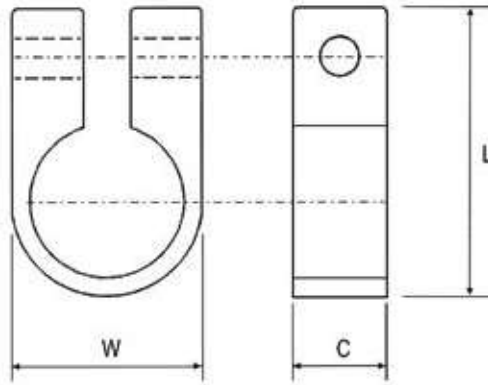

One Piece Single Fixing Cable Cleats

A comprehensive range of single fixing cable cleats to provide a simple, but strong means of securing cables. Suitable for use with cables or pipes up to 50.8mm in overall diameter. The range is augmented by the two part two hole fixing cleats which cover from 50mm to 85mm overall diameter.

Part No.	Cable Diameters in mm		Dimensions in mm			Fixing Hole Size (mm)	Pack Quantity
	Min	Max	W	C	L		
C3-100	5.0	7.6	12.0	15.0	25.0	6	100
C4-100	7.7	10.0	14.0	15.0	27.0	6	100
C5-100	10.1	12.7	16.0	15.0	29.0	6	100
C6-100	12.6	15.2	19.0	15.0	32.0	6	100
C7-100	15.1	17.8	23.0	16.0	36.0	6	100
C8-100	17.7	20.3	24.0	19.0	38.0	6	100
C9-100	20.2	22.8	27.0	19.0	42.0	6	100
C10-100	22.7	25.4	31.0	19.0	45.0	6	100
C11-50	25.3	27.7	33.0	22.0	50.0	6	50
C12-50	27.6	30.5	38.0	24.0	58.0	10	50
C14-50	30.4	35.5	44.0	25.0	64.0	10	50
C16-50	35.4	40.6	49.0	25.0	70.0	10	50
C18-50	40.5	45.7	53.0	25.0	74.0	10	50
C20-50	45.6	50.8	57.0	26.0	80.0	10	50